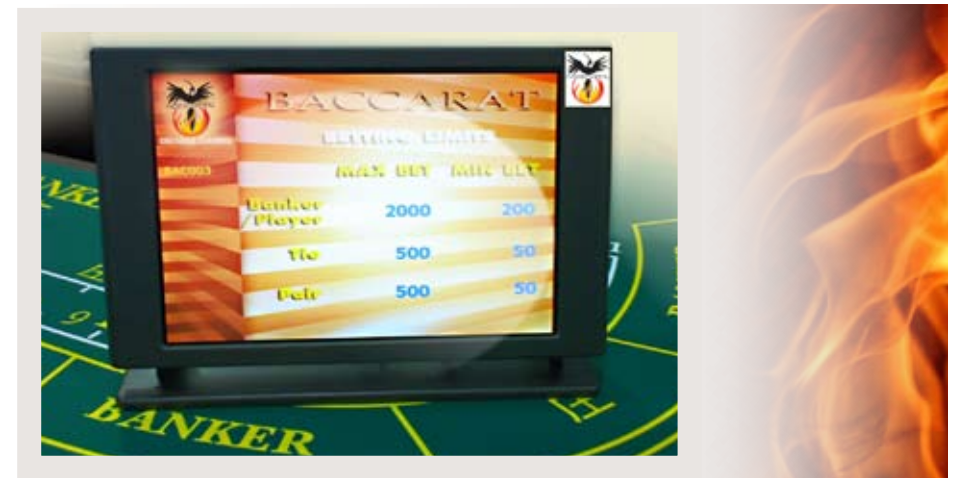

PHOENIX GAMING

Casino Table Gaming Equipment & Services

Expertise &
Quality
The Winning
Combination

Phoenix Premier Table Limit Sign

Designed to bring a range of networked functions to the gaming table, the **Phoenix Premier Table Limit Sign** features a great range of benefits including the ability to set table limits from the Pit, to send marketing messages directly to the table and to display the previous shoe results giving the casino operator the ability to increase revenue throughout the resort direct from the gaming table.

Custom built with endless graphic options, the signage is available in a range of colors and great value pricing.

Traditionally a Table Limit Sign was used for a single purpose, simply the table minimum and maximum betting limits. Why not generate increased profits by using an LCD based, networked table limit sign that allows for a multiple range of display information. For a small additional investment operators can now forget about the cost and focus on the benefits that a Phoenix Premier Table Limit Sign will bring to the casino. Increasing the players experience through awareness of casino wide marketing will increase revenue and ultimately profits.

When you add in the increased productivity from the Dealer the Phoenix Premier Table Limit Sign is an exciting product every casino operator should consider.

FEATURES

- Custom designed frame in a range of colors
- Networking functions
- Table limits set from pit stand or back-of-house
- High resolution 10" LCD screen
- Also available in 7", 8" or 9"