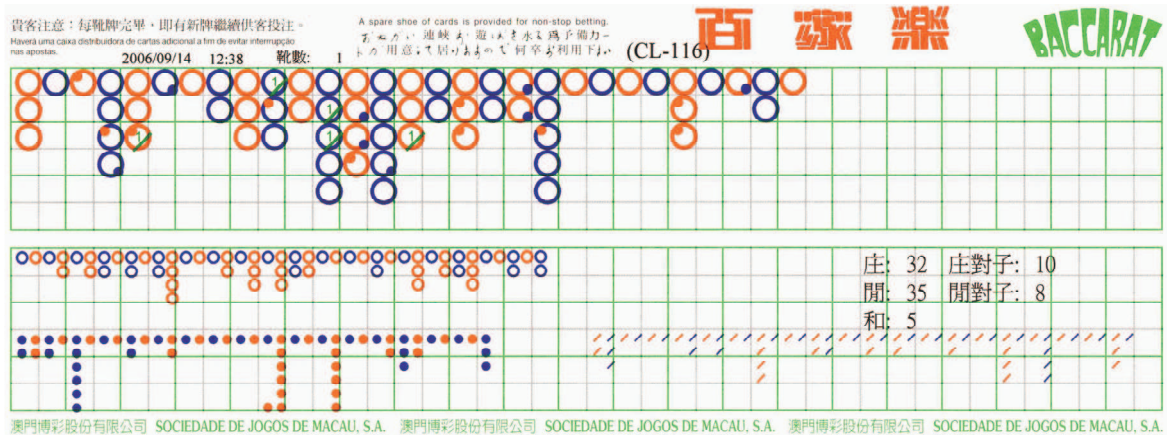

Baccarat Strategy Visualization System

In the new era of Macau gaming industry, the increasingly high competition between casinos has driven operators to introduce new concepts to attract customers from worldwide. In 2005, our group developed the Baccarat Strategy Visualization System, which provides in real time with all commonly use routes both on screen and on paper.

	with Banker pair	with Player pair	with Banker pair & Player pair
Banker Win			
Player Win			
Tie			

The system supports one or more printers on each gaming table, and it provides more details on top of the traditional Baccarat routes. This value-added service facilitates players to obtain the latest and most accurate gaming information in the quickest way.

Our proven system with comprehensive functionalities not only enhances players' gaming experience, it also facilitates as an important step toward casino modernization.

百家樂盤路顯示系統

隨着澳門的賭權開放，娛樂場如雨後春筍般不斷出現，為提高競爭力，本集團于 2005 年開發一套百家樂盤路顯示系統，把現時客人經常使用的盤路包括珠盤、大路、小路、大眼仔及甲由路同時顯示在同一螢光幕上，並可隨時編印路紙。

和局

和局 (有莊對子)

和局 (有閒對子)

和局 (有莊閒兩對子)

每張賭桌均配置有打印機以供列印路紙，同時更可以選擇性增加每張賭桌路紙打印機的數量，路紙將根據傳統模式為標準，並加上多項傳統路紙沒有的訊息，快捷地為客人提供最新和最準確的路紙

本系統功能完善，除可給客人提供方便外，更可提高娛樂場的形像，使娛樂場步向電腦化踏出重要的一步。